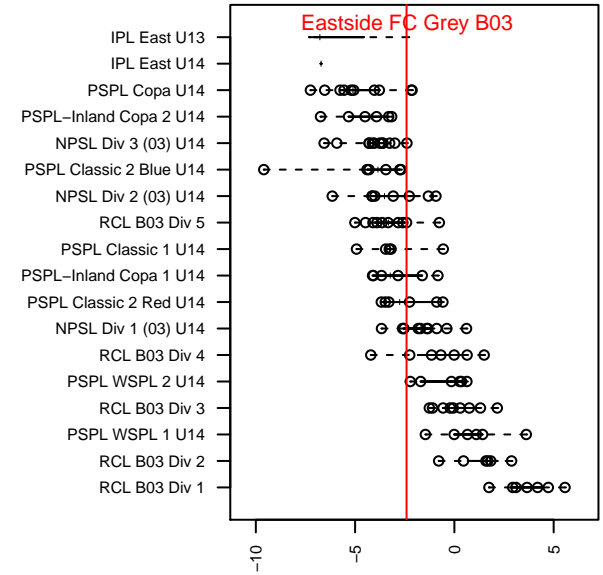

Eastside FC Grey B03

Eastside FC
 Preston, WA
 B03 total strength=1050
 attack=2.87 defense=1.96
 fall league = RCL B03 Div 5
 spr league = Win RCL B03 Div 5

alt names used:
 Eastside FC B'03 Grey
 Eastside FC B03 Grey D
 Eastside FC B03 Grey
 Eastside FC B03 Grey D
 Eastside FC B03 Grey D

Venues played:
 2016 Seattle United Cup BU14 Gold
 2016 Eastside FC Cup BU14
 2016 RCL B03 Div 5
 2016 Win RCL B03 Div 5
 2016 WYS Presidents Cup B03 Division 2

Eastside FC Grey B03
 Dots are actual minus expected GF (blue circles) and GA (red triangles).
 Blue line is smoothed change in attack strength. Red is smoothed change in defense strength.

**attack and defense variance (black dot)
relative to other teams
and top 10 in region**

**attack and defense rating
relative to others at age
and all opponents in last 13 months**

Performance relative to 13 month average