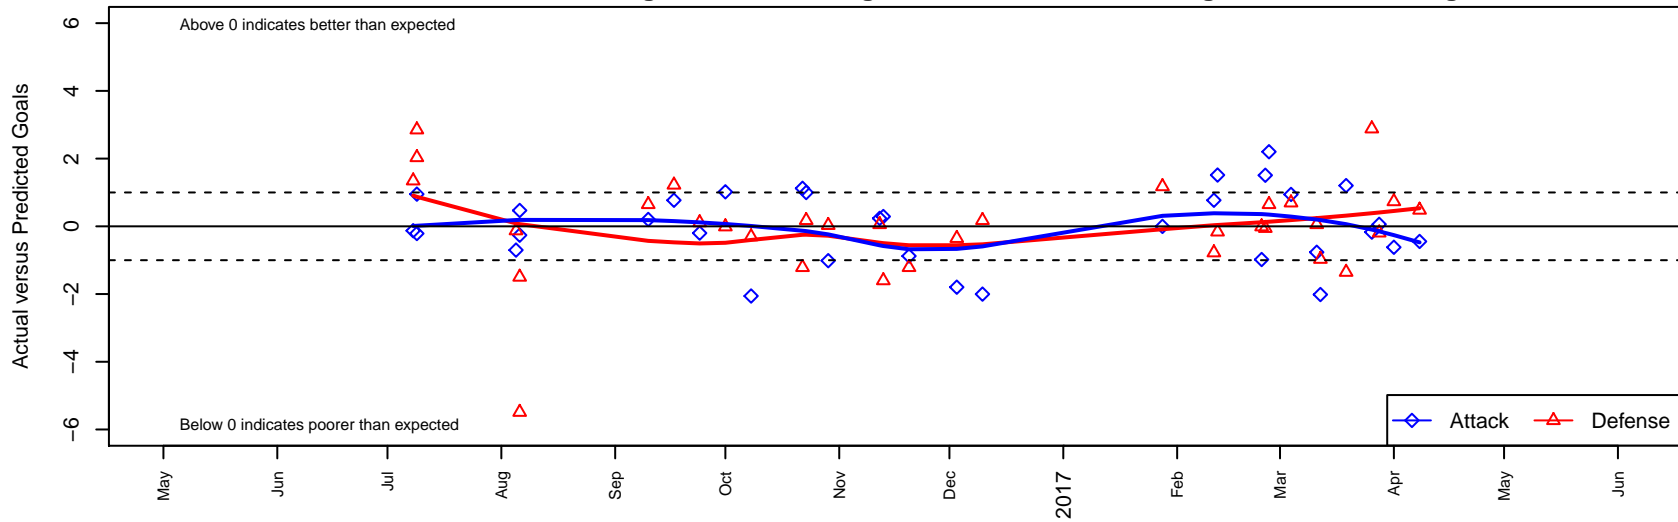

Eastside FC Grey B03

Eastside FC
 Preston, WA
 B03 total strength=1050
 attack=2.87 defense=1.96
 fall league = RCL B03 Div 5
 spr league = Win RCL B03 Div 5

alt names used:
 Eastside FC B'03 Grey
 Eastside FC B03 Grey D
 Eastside FC B03 Grey
 Eastside FC B03 Grey D
 Eastside FC B03 Grey D

Venues played:
 2016 Seattle United Cup BU14 Gold
 2016 Eastside FC Cup BU14
 2016 RCL B03 Div 5
 2016 Win RCL B03 Div 5
 2016 WYS Presidents Cup B03 Division 2

Eastside FC Grey B03
 Dots are actual minus expected GF (blue circles) and GA (red triangles).
 Blue line is smoothed change in attack strength. Red is smoothed change in defense strength.

**attack and defense variance (black dot)
relative to other teams
and top 10 in region**

**attack and defense rating
relative to others at age
and all opponents in last 13 months**

Performance relative to 13 month average